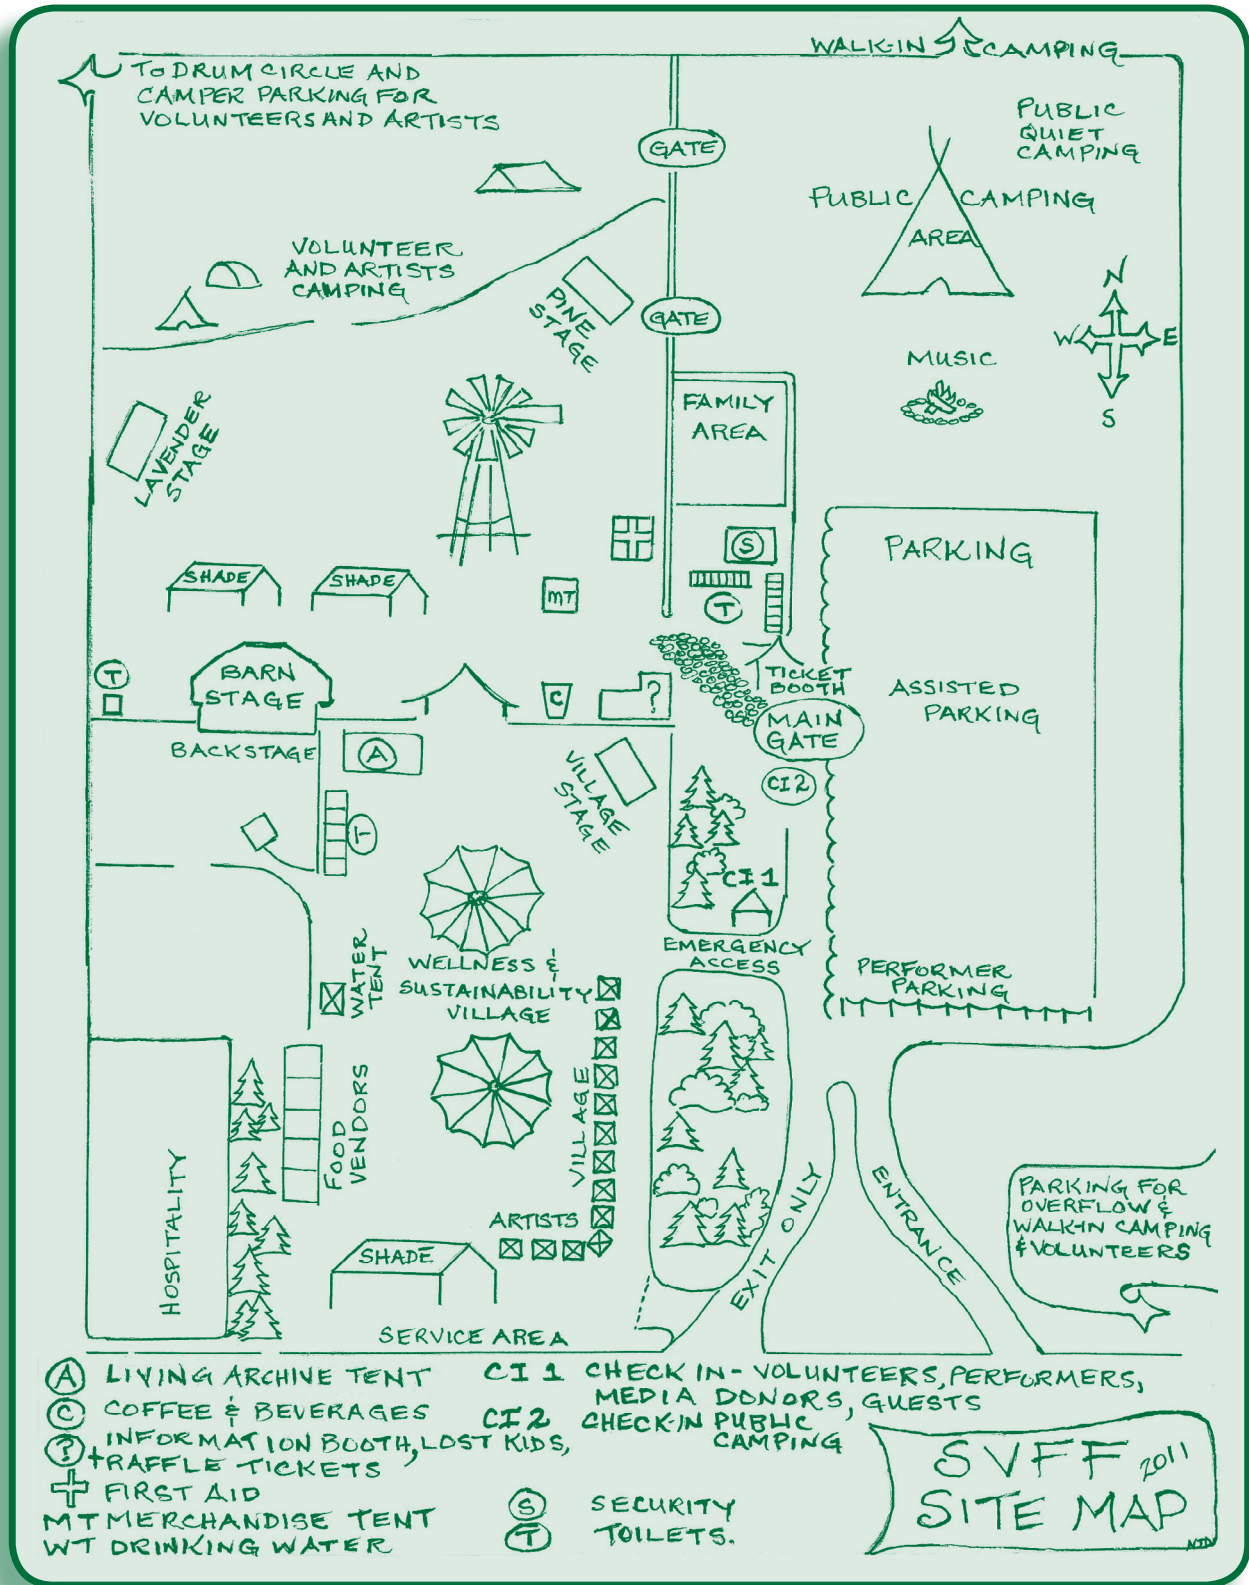

Festival Site Map

Grassroots · Community · Culture

The Shelter Valley Folk Festival
 Box 29
 Grafton, ON K0K 2G0

festival@sheltervalley.com
 www.sheltervalley.com
 905 355 1244